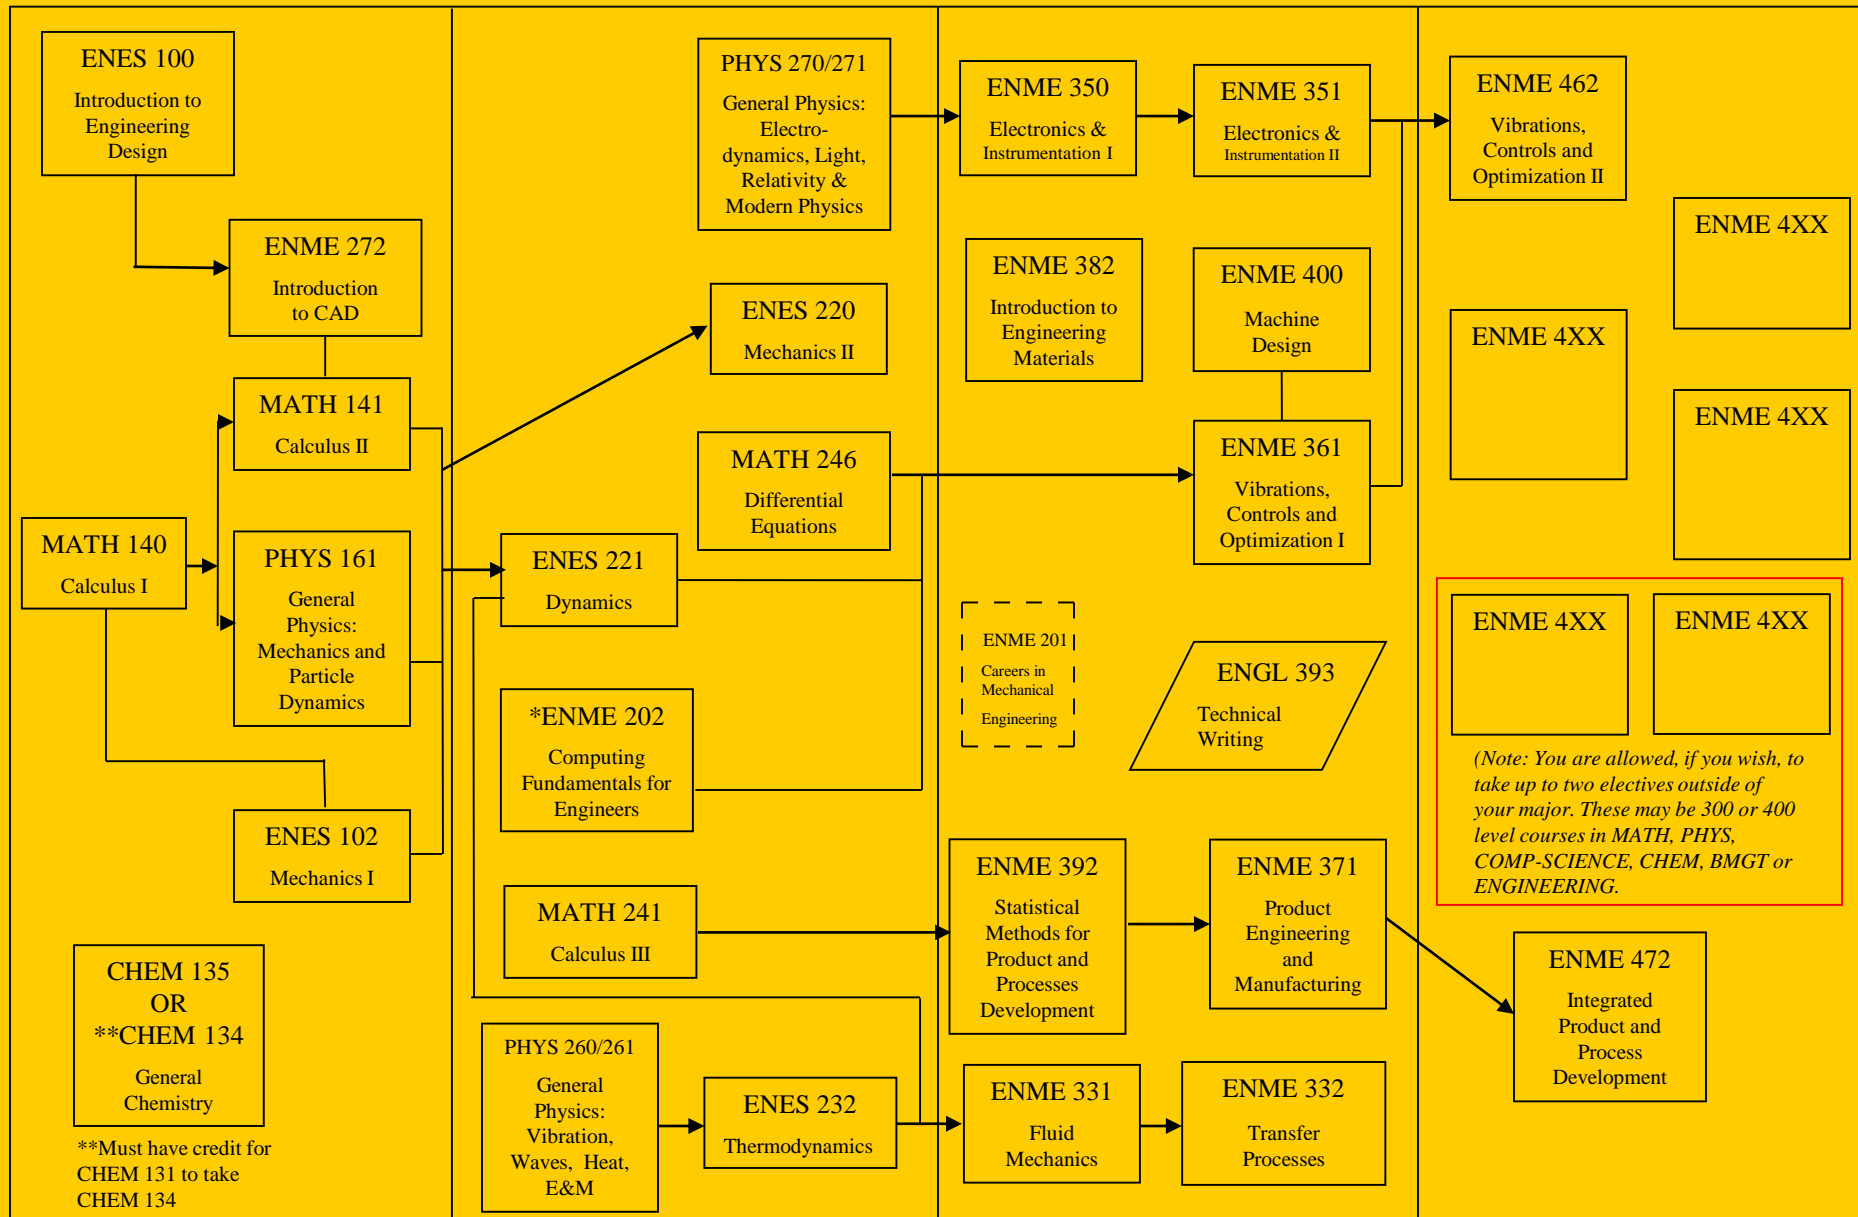

# Department of Mechanical Engineering – Course Map

Revised Fall 2017 Version

(\*NOTE: CMSC131 + MATH206 can be substituted for ENME202. If you're considering a minor in Computer Science or Computer Engineering, we recommend CMSC131 + MATH206.)

Arrows indicate primary prerequisite path but for clarity, some are not shown.

**FS:** AW, OC

**DS:** HS, HS, HU, HU, SP

**IS\*, IS\***

**UP\*, UP\*/CC\***

(\*Some classes can fulfill multiple requirements)